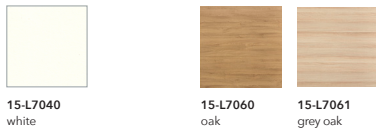

Scandinavian Spaces reserves the right to amend any pricing/information.

MATERIALS + FINISHES chart 15

TOP

standard laminate top woodgrain laminate top - *list price per item +\$561*

FRAME

standard steel frame