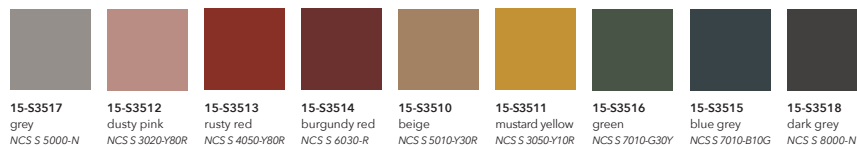

FRAME

standard steel frame

color steel frame

color castors

chrome top rod + footrest (*only applicable on workstation + split level*)