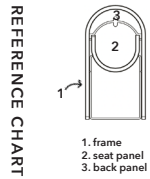

ACCESSORIES	ITEM #	DESCRIPTION	L	W	H	PRICE
	11-510-3268	birch trolley, holds 26 items	40.75"	21"	35.25"	\$2,678

	11-510-3272	linkable black steel floor stand, holds 10 items				\$1,109
--	-------------	--	--	--	--	----------------