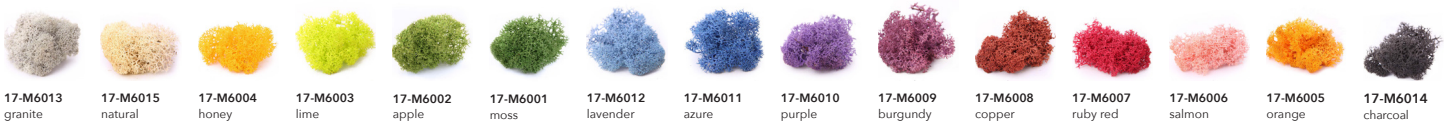

### OPTIONS + NOTES

\*This product is made from organic materials. Due to its inherent natural beauty, some color variations may occur.

**set up fee, net per order**

**\$300**

All pricing is based on custom design. Contact your sales representative for information and pricing - [info@scandinavianspaces.com](mailto:info@scandinavianspaces.com)

### MATERIALS + FINISHES chart 17

#### color moss\*