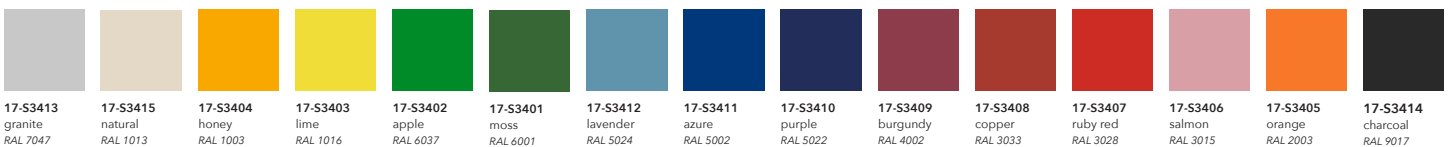

aluminum frame