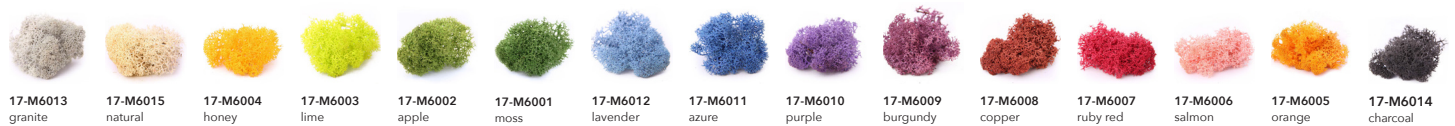

MATERIALS + FINISHES chart 17

color moss*