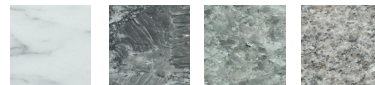

HOW TO ORDER

example:	PRODUCT	Couronne - occasional table
	ITEM #	11-095-1394
	DESCRIPTION	black pepper top, steel frame
	TABLE TOP	black pepper 11-N5022
	STEEL FRAME	black fine textured 11-S3023
	DIMENSIONS	Dia. 14.75" x H 19"

Scandinavian Spaces reserves the right to amend any pricing/information.

MATERIALS + FINISHES chart 11

steel frame

11-S3023
black
fine textured
RAL 9005

mineral composite top

11-N5020 white pepper
11-N5022 black pepper

wood top

11-W1002 ash clear lacquered
11-W1003 oak clear lacquered
11-W1005 walnut clear lacquered

stone top

11-N5001 white carrara marble
11-N5002 steel grey granite
11-N5003 green maritaka verde granite
11-N5004 red-brown bjärlov granite

color ash top

11-W1011 white NCS S 0500-N
11-W1012 light grey NCS S 3500-N
11-W1013 dark grey NCS S 7500-N
11-W1014 yellow NCS S 2050-Y10R
11-W1015 apricot NCS S 2040-Y70R
11-W1016 beige brown NCS S 4030-Y50R
11-W1017 orange NCS S 2070-Y70R
11-W1018 red NCS S 3560-Y80R
11-W1019 mint grey NCS S 4010-B70G
11-W1020 green NCS S 6010-G30Y
11-W1021 blue NCS S 7020-R80B
11-W1022 black