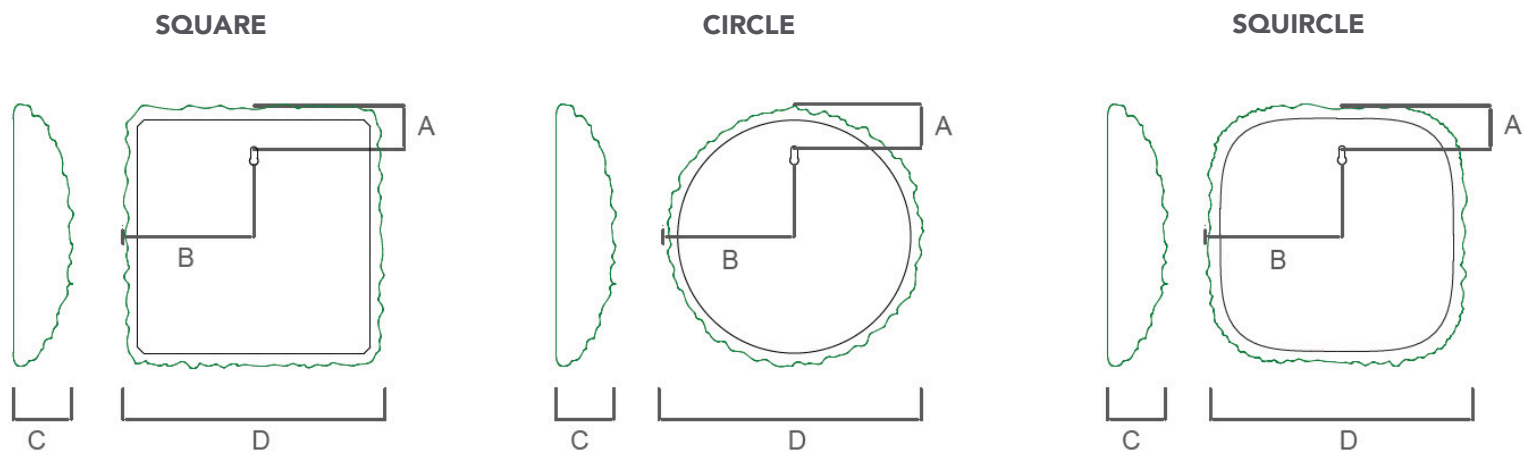

INSTALLATION GUIDE CONVEX

	Small (C-XX-30)	Medium (C-XX-45)	Large (C-XX-60)
A	3"	3"	3"
B	5.9"	8.9"	11.8"
C	3.5"	3.9"	4.3"
D	11.8"	17.7"	23.6"