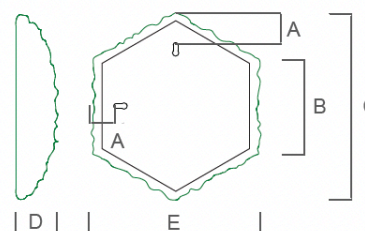

# INSTALLATION GUIDE CONVEX

	<b>Small (C-XX-30)</b>	<b>Medium (C-XX-45)</b>	<b>Large (C-XX-60)</b>
<b>A</b>	3"	3"	3"
<b>B</b>	5.9"	8.9"	11.8"
<b>C</b>	3.5"	3.9"	4.3"
<b>D</b>	11.8"	17.7"	23.6"

## HEXAGON

	Small (C-HX-30)	Medium (C-HX-45)	Large (C-HX-60)
A	3"	3"	3"
B	3.9"	8.8"	13"
C	11.8"	17.2"	23.6"
D	3.5"	3.9"	4.3"
E	10.2"	15.3"	20.5"

	Small (C-HX-30)	Medium (C-HX-45)	Large (C-HX-60)
F	5.1"	7.8"	10.4"
G	9.1"	13.5"	18"
H	10.5"	15.59"	20.7"
I	10.5"	15.59"	20.7"
J	9.1"	13.5"	18"
K	5.1"	7.8"	10.4"