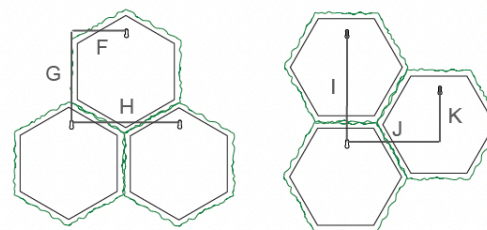

# INSTALLATION GUIDE CONVEX

	<b>Small (C-XX-30)</b>	<b>Medium (C-XX-45)</b>	<b>Large (C-XX-60)</b>
<b>A</b>	3"	3"	3"
<b>B</b>	5.9"	8.9"	11.8"
<b>C</b>	3.5"	3.9"	4.3"
<b>D</b>	11.8"	17.7"	23.6"

## HEXAGON

	Small (C-HX-30)	Medium (C-HX-45)	Large (C-HX-60)
A	3"	3"	3"
B	3.9"	8.8"	13"
C	11.8"	17.2"	23.6"
D	3.5"	3.9"	4.3"
E	10.2"	15.3"	20.5"

	Small (C-HX-30)	Medium (C-HX-45)	Large (C-HX-60)
F	5.1"	7.8"	10.4"
G	9.1"	13.5"	18"
H	10.5"	15.59"	20.7"
I	10.5"	15.59"	20.7"
J	9.1"	13.5"	18"
K	5.1"	7.8"	10.4"