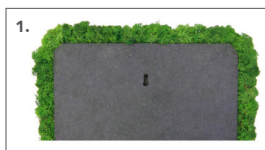

Included:

4 x T-Nuts pre-drilled & installed in the back of the panel, 1 x in each corner.

4 x Eyebolts (Size M6 /6mm diameter bolt) to screw into the T-nuts.

*The height of the eyebolt can be adjusted ca. 1 inch by screwing the bolt more in or out.

For the wire, Nordgrona recommend a gauge that is sufficient to hold the weight of the heaviest panel. A 60cm Convex Square can weigh 10-13kg. Although the panel will be held by 4 bolts, Nordgrona recommend that 1 wire should be able to hold the entire weight.

The eye bolts create a hook system, which allows for multiple hanging options.

4. The panels can be mounted to metal grids, or suspended from the ceiling with wires / hooks. Other options include using clutches for height adjustment, or carribenas for easy connection.

For more information on Convex, visit scandinavianspaces.com/products/convex