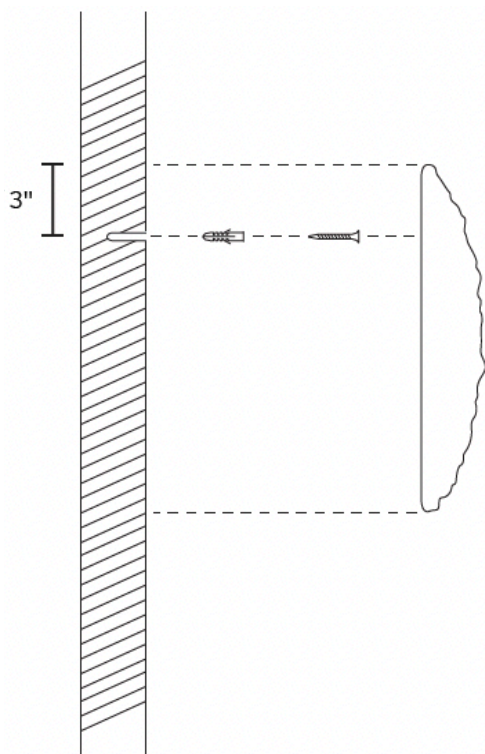

The eye bolts create a hook system, which allows for multiple hanging options.

4. The panels can be mounted to metal grids, or suspended from the ceiling with wires / hooks. Other options include using clutches for height adjustment, or carribenas for easy connection.

For more information on Convex, visit [scandinavianspaces.com/products/convex](https://scandinavianspaces.com/products/convex)

# INSTALLATION GUIDE CONVEX

	<b>Small (C-XX-30)</b>	<b>Medium (C-XX-45)</b>	<b>Large (C-XX-60)</b>
<b>A</b>	3"	3"	3"
<b>B</b>	5.9"	8.9"	11.8"
<b>C</b>	3.5"	3.9"	4.3"
<b>D</b>	11.8"	17.7"	23.6"

## HEXAGON

	Small (C-HX-30)	Medium (C-HX-45)	Large (C-HX-60)
A	3"	3"	3"
B	3.9"	8.8"	13"
C	11.8"	17.2"	23.6"
D	3.5"	3.9"	4.3"
E	10.2"	15.3"	20.5"

	Small (C-HX-30)	Medium (C-HX-45)	Large (C-HX-60)
F	5.1"	7.8"	10.4"
G	9.1"	13.5"	18"
H	10.5"	15.59"	20.7"
I	10.5"	15.59"	20.7"
J	9.1"	13.5"	18"
K	5.1"	7.8"	10.4"