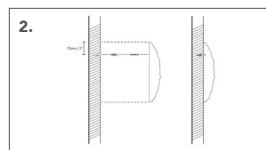

Included:

4 x T-Nuts pre-drilled & installed in the back of the panel, 1 x in each corner.

4 x Eyebolts (Size M6 /6mm diameter bolt) to screw into the T-nuts.

*The height of the eyebolt can be adjusted ca. 1 inch by screwing the bolt more in or out.

For the wire, Nordgrona recommend a gauge that is sufficient to hold the weight of the heaviest panel. A 60cm Convex Square can weigh 10-13kg. Although the panel will be held by 4 bolts, Nordgrona recommend that 1 wire should be able to hold the entire weight.

The eye bolts create a hook system, which allows for multiple hanging options.

4. The panels can be mounted to metal grids, or suspended from the ceiling with wires / hooks. Other options include using clutches for height adjustment, or carribenas for easy connection.

For more information on Convex, visit scandinavianspaces.com/products/convex