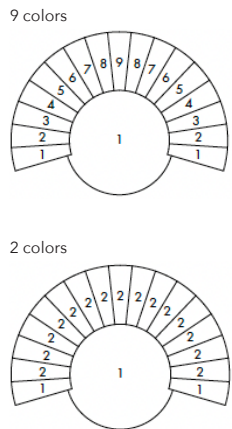

REFERENCE CHART

Scandinavian Spaces reserves the right to amend any pricing/information.

UPHOLSTERY - (pre-approved upholstery offerings)

BRAND	PATTERN
Gabriel	Athlon
Kvadrat	Gentle 2
Kvadrat	Uniform Melange

For colorway selections refer to: kvadrat.dk/en or gabriel.dk/en