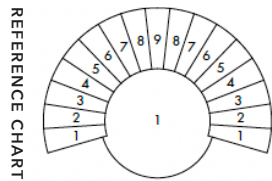

LOUNGE - RED 9	ITEM #	DESCRIPTION	W	D	H	SH	PRICE
	11-061-1169	uph. in 9 pre-selected colors	41"	30.75"	27"	17.75"	\$5,520

Kvadrat - Uniform Melange

1	593	4	633	7	653
2	583	5	683	8	553
3	563	6	663	9	623

LOUNGE - RED 2	ITEM #	DESCRIPTION	W	D	H	SH	PRICE
	11-061-1170	uph. in 2 pre-selected colors	41"	30.75"	27"	17.75"	\$4,934