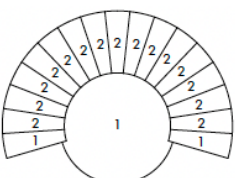

LOUNGE - BROWN 9	ITEM #	DESCRIPTION	W	D	H	SH	PRICE
	11-061-1175	uph. in 9 pre-selected colors	41"	30.75"	27"	17.75"	\$5,520

REFERENCE CHART

Kvadrat - Uniform Melange

1	293	4	333	7	463
2	283	5	363	8	413
3	353	6	553	9	103

LOUNGE - BROWN 2	ITEM #	DESCRIPTION	W	D	H	SH	PRICE
	11-061-1176	uph. in 2 pre-selected colors	41"	30.75"	27"	17.75"	\$4,934

REFERENCE CHART

Kvadrat - Uniform Melange

1	293
2	283

BIG TALK

MANUFACTURER: Blå Station | DESIGNER: Adam Goodrum