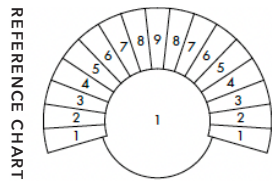

Big Talk earns all of its bragging rights. The inviting, circular throne redefines the art of lounging. Designed to stand alone or grouped together - Big Talk offers a range of sophisticated pairings to accommodate a variety of interior spaces. When joined, the lounge chairs create a modular love seat in a beautiful, undulating spectrum of colorful bands. The seat and backrest are shaped out of molded polyurethane foam, and the seat has No-Sag springs to provide comfort and extend the lifespan of the product. The footplate is finished in black lacquered steel.

LOUNGE - OCHER 9	ITEM #	DESCRIPTION	W	D	H	SH	PRICE
	11-061-1190	uph. in 9 pre-selected colors	41"	30.75"	27"	17.75"	$4,592

Gabriel - Athlon

1	62119	4	60141	7	68253
2	68251	5	65136	8	68252
3	61140	6	65135	9	61194