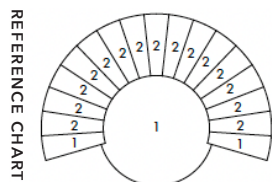

LOUNGE - RED 9	ITEM #	DESCRIPTION	W	D	H	SH	PRICE
	11-061-1169	uph. in 9 pre-selected colors	41"	30.75"	27"	17.75"	\$5,520

Kvadrat - Uniform Melange

1	593	4	633	7	653
2	583	5	683	8	553
3	563	6	663	9	623

LOUNGE - RED 2	ITEM #	DESCRIPTION	W	D	H	SH	PRICE
	11-061-1170	uph. in 2 pre-selected colors	41"	30.75"	27"	17.75"	\$4,934