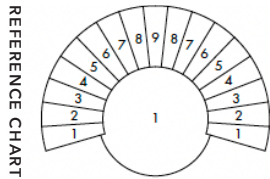

Big Talk earns all of its bragging rights. The inviting, circular throne redefines the art of lounging. Designed to stand alone or grouped together - Big Talk offers a range of sophisticated pairings to accommodate a variety of interior spaces. When joined, the lounge chairs create a modular love seat in a beautiful, undulating spectrum of colorful bands. The seat and backrest are shaped out of molded polyurethane foam, and the seat has No-Sag springs to provide comfort and extend the lifespan of the product. The footplate is finished in black lacquered steel.

LOUNGE - GREEN 9	ITEM #	DESCRIPTION	W	D	H	SH	PRICE
	11-061-1181	uph. in 9 pre-selected colors	41"	30.75"	27"	17.75"	$5,520