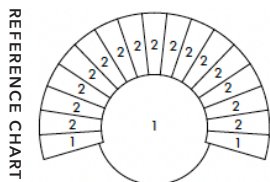

LOUNGE - MULTI 9	ITEM #	DESCRIPTION	W	D	H	SH	PRICE
	11-061-1187	uph. in 9 pre-selected colors	41"	30.75"	27"	17.75"	\$6,102

Kvadrat - Gentle 2

1	783	4	683	7	443
2	873	5	663	8	223
3	963	6	553	9	203

LOUNGE - BLUE 2	ITEM #	DESCRIPTION	W	D	H	SH	PRICE
	11-061-1188	uph. in 2 pre-selected colors	41"	30.75"	27"	17.75"	\$5,381