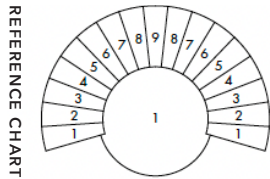

Big Talk earns all of its bragging rights. The inviting, circular throne redefines the art of lounging. Designed to stand alone or grouped together - Big Talk offers a range of sophisticated pairings to accommodate a variety of interior spaces. When joined, the lounge chairs create a modular love seat in a beautiful, undulating spectrum of colorful bands. The seat and backrest are shaped out of molded polyurethane foam, and the seat has No-Sag springs to provide comfort and extend the lifespan of the product. The footplate is finished in black lacquered steel.

LOUNGE - MULTI 9	ITEM #	DESCRIPTION	W	D	H	SH	PRICE
	11-061-1187	uph. in 9 pre-selected colors	41"	30.75"	27"	17.75"	$6,102

Kvadrat - Gentle 2

1	783	4	683	7	443
2	873	5	663	8	223
3	963	6	553	9	203