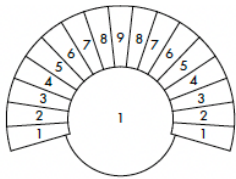

LOUNGE - BROWN 9	ITEM #	DESCRIPTION	W	D	H	SH	PRICE
	11-061-1175	uph. in 9 pre-selected colors	41"	30.75"	27"	17.75"	\$5,520

REFERENCE CHART

Kvadrat - Uniform Melange

1	293	4	333	7	463
2	283	5	363	8	413
3	353	6	553	9	103