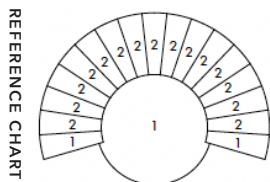

LOUNGE - GREEN 2	ITEM #	DESCRIPTION	W	D	H	SH	PRICE
	11-061-1182	uph. in 2 pre-selected colors	41"	30.75"	27"	17.75"	$4,934