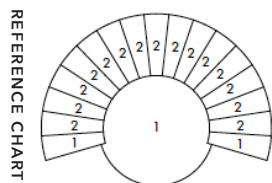

LOUNGE - OCHER 9	ITEM #	DESCRIPTION	W	D	H	SH	PRICE
	11-061-1190	uph. in 9 pre-selected colors	41"	30.75"	27"	17.75"	\$4,592

Gabriel - Athlon

1	62119	4	60141	7	68253
2	68251	5	65136	8	68252
3	61140	6	65135	9	61194

LOUNGE - OCHER 2	ITEM #	DESCRIPTION	W	D	H	SH	PRICE
	11-061-1191	uph. in 2 pre-selected colors	41"	30.75"	27"	17.75"	\$4,249

Gabriel - Athlon

1	62119
2	68251

HOW TO ORDER

example:	PRODUCT	Big Talk - lounge - multi 9
	ITEM #	11-061-1187
	DESCRIPTION	uph. in 9 pre-selected colors